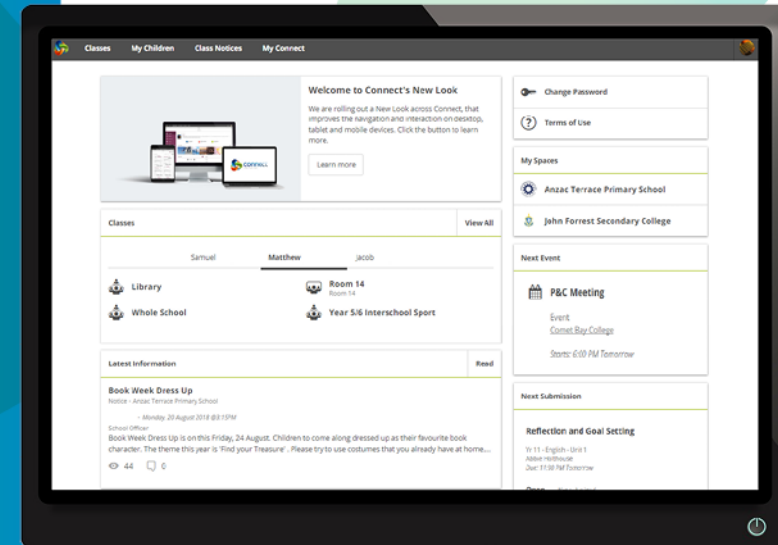

See all your children's Connect classes for notices, calendar events, learning activities and assignments