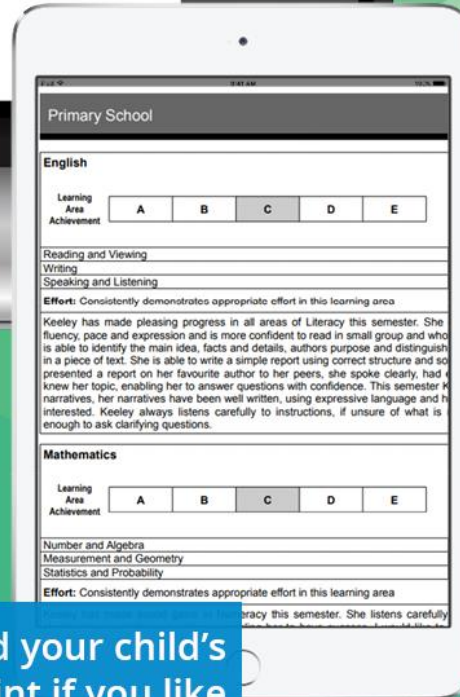

Secure
Convenient
Paperless

See all your children's Connect classes for notices, calendar events, learning activities and assignments

Login to CONNECT

USING YOUR PREFERRED BROWSER

Use your P-number as your user name

If you can't remember your login details follow the 'Forgot Your Password' link

Download your child's report or print if you like

While you're in Connect

See a weekly view of your child's attendance

See what else Connect has to offer