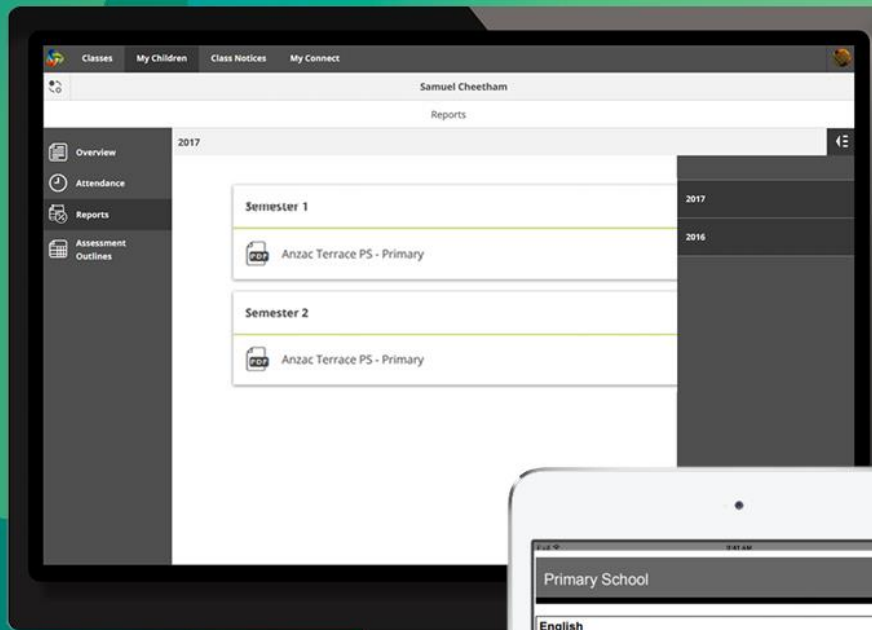

Secure
Convenient
Paperless

See all your children's Connect classes for notices, calendar events, learning activities and assignments

Login to CONNECT

USING YOUR PREFERRED BROWSER

Use your P-number as your user name

If you can't remember your login details follow the 'Forgot Your Password' link

Download your child's report or print if you like

While you're in Connect

See a weekly view of your child's attendance

See what else Connect has to offer